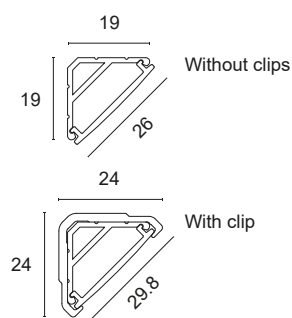

BETA

B1.

Decorated anodised aluminium lamp complete with press-fit brushed diffuser , side supports and LED source with a high Lumen/Watt ratio. 45° light emission, wide availability of accessories that can be integrated into the profile. Suitable for under-wall cupboard, furnishing lighting, panel and general lighting. Mounting with screw clips.

Constant 24Vdc voltage supply
Parallel connection, 50 cm cable

Constant voltage power supplies page 237

Dimming Accessories page 249

 **MADE IN ITALY**

BASIC CODES

B1.

FINISHES

- 1** White
 - 2** Matt black
 - 7** Brushed aluminium
- *Other finishes on request.

SIZE

- A** 300mm
- B** 450mm
- C** 500mm
- D** 600mm
- E** 700mm
- F** 800mm
- G** 900mm
- H** 1000mm
- I** 1200mm
- J** 1300mm
- K** 1400mm
- L** 1500mm
- M** 1800mm
- N** 2000mm
- O** 2300mm
- P** 2500mm
- Q** 2800mm
- R** 3000mm