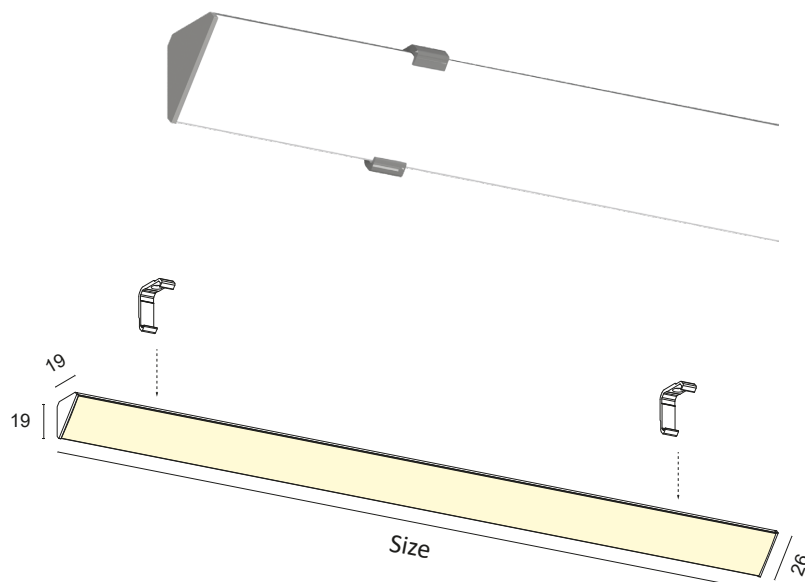

BETA

B1.

Decorated anodised aluminium lamp complete with press-fit brushed diffuser , side supports and LED source with a high Lumen/Watt ratio. 45° light emission, wide availability of accessories that can be integrated into the profile. Suitable for under-wall cupboard, furnishing lighting, panel and general lighting. Mounting with screw clips.

Constant 24Vdc voltage supply
Parallel connection, 50 cm cable

Constant voltage power supplies page 237

Dimming Accessories page 249

MADE IN ITALY